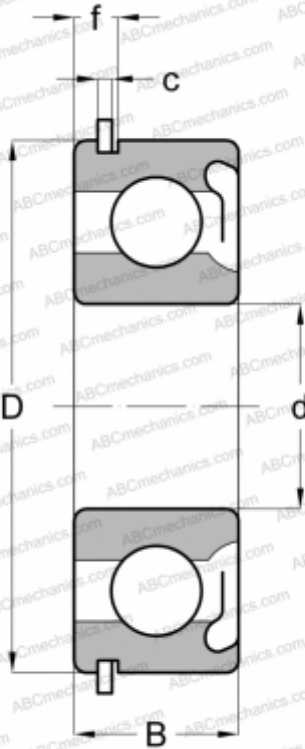

6207 ZNR ABC

Deep groove ball bearings

TYPE: Ball bearings, Radial ball bearings, Single row, With snap ring groove, Snap ring, shield Z

Technical specification

DIMENSIONS, MM

d	35,000
D	72,000
B	17,000
f	5,156
c	1,905

WEIGHT, KG

0,290

MANUFACTURER

[ABC](#)

INTERCHANGE

SKF	6207-ZNR
MRC	207-SFG
FAG	6207 ZNR
FAFNIR	207KDG
STEYR	6207 ZNR
NEW DEPARTURE	47507