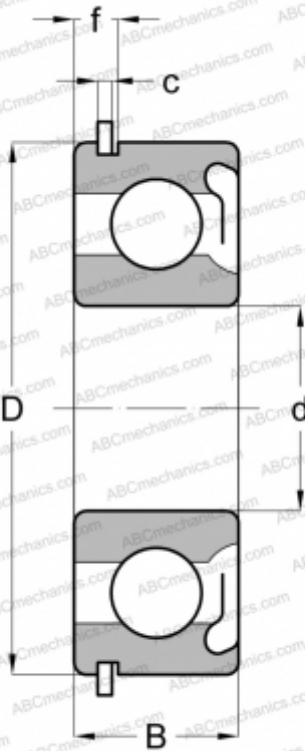

## 47607 NEW DEPARTURE

Deep groove ball bearings

TYPE: Ball bearings, Radial ball bearings, Single row, With snap ring groove, Snap ring, shield Z

### Technical specification

#### DIMENSIONS, MM

d	35,000
D	80,000
B	21,000
f	5,156
c	1,880

#### WEIGHT, KG

0,458