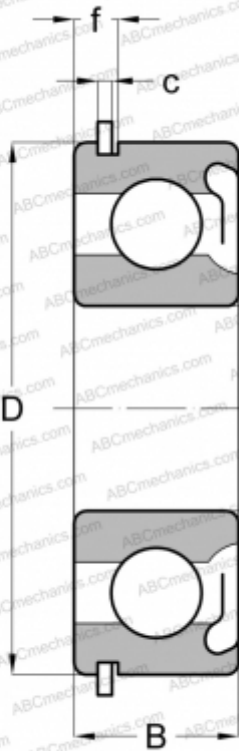

473L08 NEW DEPARTURE

Deep groove ball bearings

TYPE: Ball bearings, Radial ball bearings, Single row, With snap ring groove, Snap ring, shield Z

Technical specification

DIMENSIONS, MM

d	40,000
D	68,000
B	15,000
f	4,369
c	1,905

WEIGHT, KG

0,222

MANUFACTURER

[NEW DEPARTURE](#)

INTERCHANGE

ABC	6008 ZNR
MRC	108-KSFG
STEYR	6008 ZNR