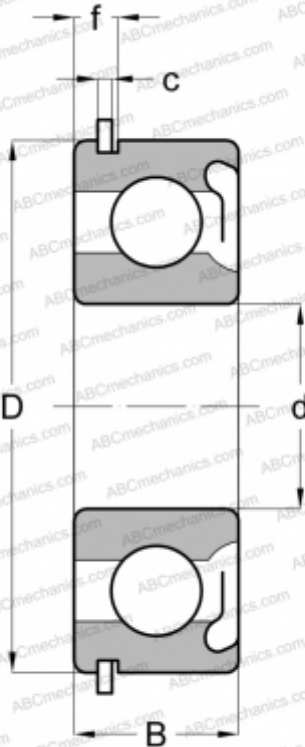

6308-ZNR SKF

Deep groove ball bearings

TYPE: Ball bearings, Radial ball bearings, Single row, With snap ring groove, Snap ring, shield Z

Technical specification

DIMENSIONS, MM

d	40,000
D	90,000
B	23,000
c	2,460

WEIGHT, KG

0,630

MANUFACTURER

[SKF](#)

INTERCHANGE

ABC	6308 ZNR
MRC	308-SFG
FAG	6308 ZNR
FAFNIR	308KDG
STEYR	6308 ZNR
NEW DEPARTURE	47608

CALCULATION DATA

Basic dynamic load rating, C	42,300 kN
Basic static load rating, Co	24,000 kN
Fatigue load limit, Pu	1,020 kN
Reference speed	17000 r/min
Limiting speed	11000 r/min