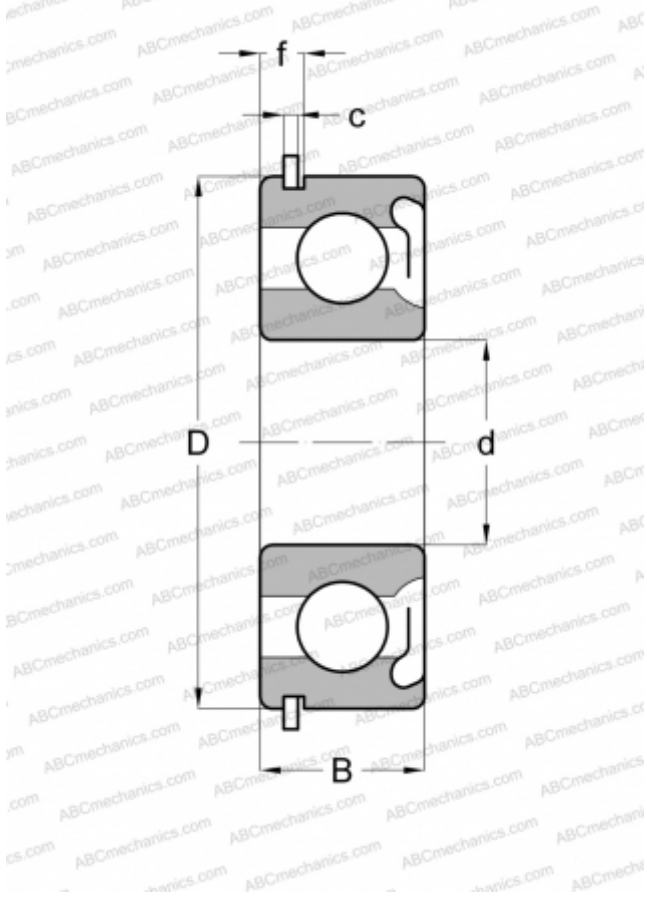

## 308KDG FAFNIR

Deep groove ball bearings

TYPE: Ball bearings, Radial ball bearings, Single row, With snap ring groove, Snap ring, shield Z

### Technical specification

#### DIMENSIONS, MM

d	40,000
D	90,000
B	23,000
f	5,969
c	2,692

#### WEIGHT, KG

0,635