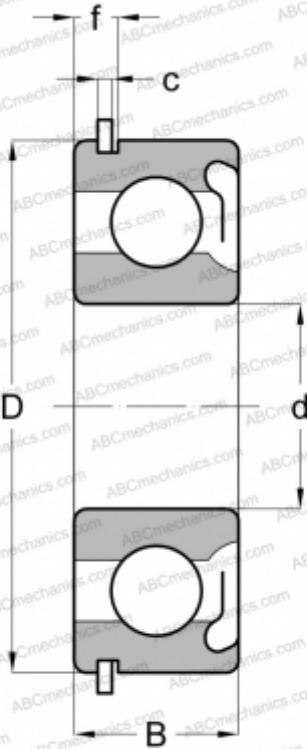

## 6308 ZNR STEYR

Deep groove ball bearings

TYPE: Ball bearings, Radial ball bearings, Single row, With snap ring groove, Snap ring, shield Z

### Technical specification

#### DIMENSIONS, MM

d	40,000
D	90,000
B	23,000
f	5,969
c	2,692

#### WEIGHT, KG

0,635