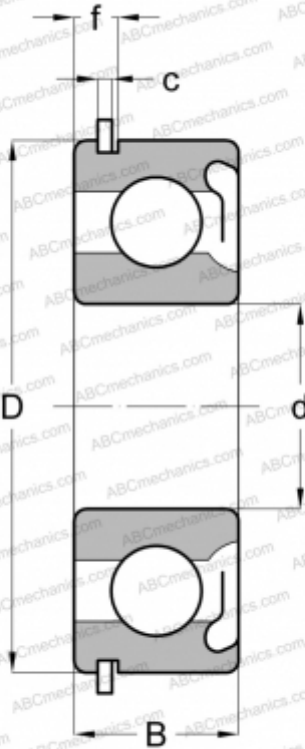

## 109-KSFG MRC

Deep groove ball bearings

TYPE: Ball bearings, Radial ball bearings, Single row, With snap ring groove, Snap ring, shield Z

### Technical specification

#### DIMENSIONS, MM

d	45,000
D	75,000
B	16,000
f	4,369
c	1,905

#### WEIGHT, KG

0,240