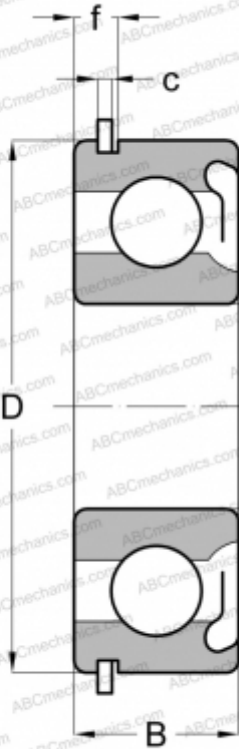

473L09 NEW DEPARTURE

Deep groove ball bearings

TYPE: Ball bearings, Radial ball bearings, Single row, With snap ring groove, Snap ring, shield Z

Technical specification

DIMENSIONS, MM

d	45,000
D	75,000
B	16,000
f	4,369
c	1,905

WEIGHT, KG

0,240

MANUFACTURER

[NEW DEPARTURE](#)

INTERCHANGE

ABC	6009 ZNR
MRC	109-KSFG
STEYR	6009 ZNR