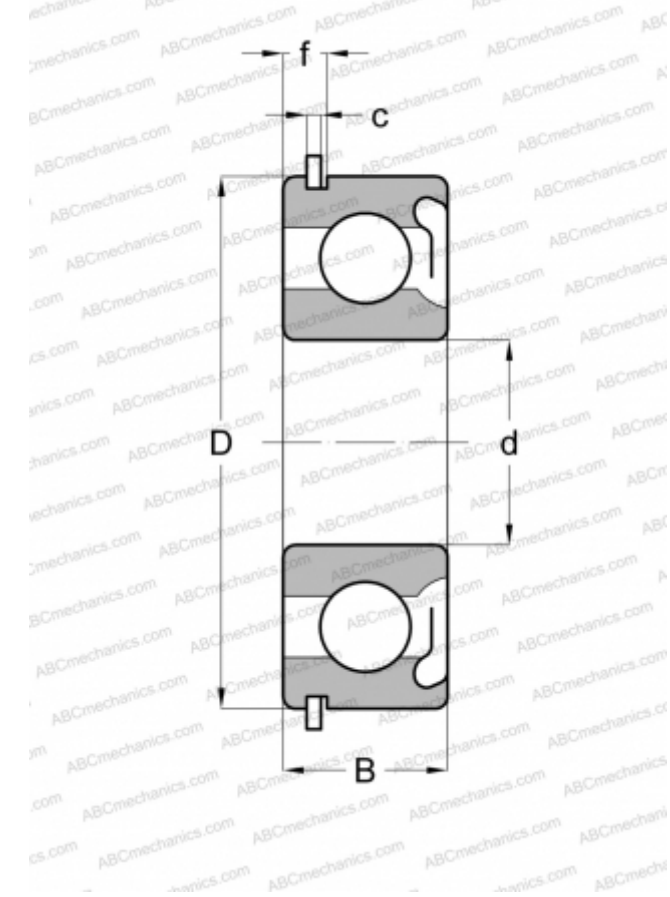

6209-ZNR SKF

Deep groove ball bearings

TYPE: Ball bearings, Radial ball bearings, Single row, With snap ring groove, Snap ring, shield Z

Technical specification

DIMENSIONS, MM

d	45,000
D	85,000
B	19,000
c	1,700

WEIGHT, KG

0,410

MANUFACTURER

[SKF](#)

INTERCHANGE

ABC	6209 ZNR
MRC	209-SFG
FAG	6209 ZNR
FAFNIR	209KDG
STEYR	6209 ZNR
NEW DEPARTURE	47509

CALCULATION DATA

Basic dynamic load rating, C	35,100 kN
Basic static load rating, Co	21,600 kN
Fatigue load limit, Pu	0,915 kN
Reference speed	17000 r/min
Limiting speed	11000 r/min

INCLUDED PRODUCTS

SP 85 Snap ring