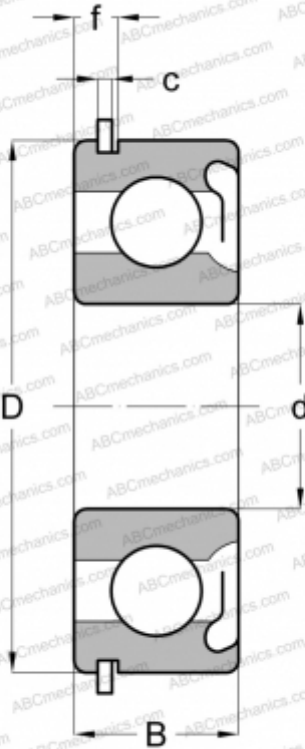

## 209KDG FAFNIR

Deep groove ball bearings

TYPE: Ball bearings, Radial ball bearings, Single row, With snap ring groove, Snap ring, shield Z

### Technical specification

#### DIMENSIONS, MM

d	45,000
D	85,000
B	19,000
f	5,156
c	1,905

#### WEIGHT, KG

0,408