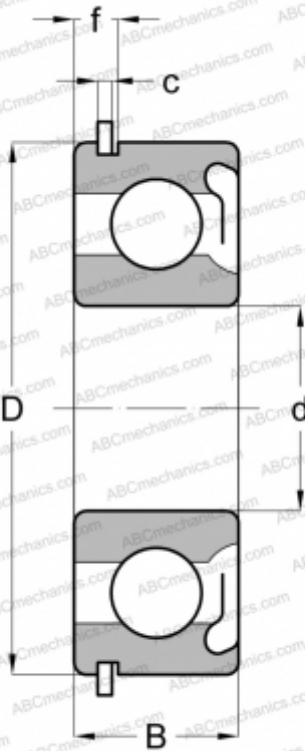

47509 NEW DEPARTURE

Deep groove ball bearings

TYPE: Ball bearings, Radial ball bearings, Single row, With snap ring groove, Snap ring, shield Z

Technical specification

DIMENSIONS, MM

d	45,000
D	85,000
B	19,000
f	5,156
c	1,905

WEIGHT, KG

0,408

MANUFACTURER

[NEW DEPARTURE](#)

INTERCHANGE

ABC	6209 ZNR
SKF	6209-ZNR
MRC	209-SFG
FAG	6209 ZNR
FAFNIR	209KDG
STEYR	6209 ZNR