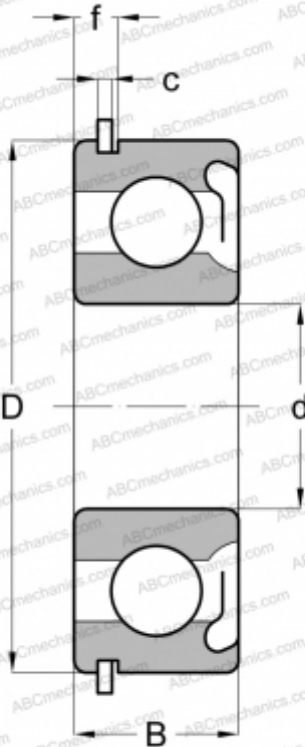

6309-ZNR SKF

Deep groove ball bearings

TYPE: Ball bearings, Radial ball bearings, Single row, With snap ring groove, Snap ring, shield Z

Technical specification

DIMENSIONS, MM

d	45,000
D	100,000
B	25,000
c	2,460

WEIGHT, KG

0,830

MANUFACTURER

[SKF](#)

INTERCHANGE

ABC	6309 ZNR
MRC	309-SFG
FAG	6309 ZNR
FAFNIR	309KDG
STEYR	6309 ZNR
NEW DEPARTURE	47609

CALCULATION DATA

Basic dynamic load rating, C	55,300 kN
Basic static load rating, Co	31,500 kN
Fatigue load limit, Pu	1,340 kN
Reference speed	15000 r/min
Limiting speed	9500 r/min