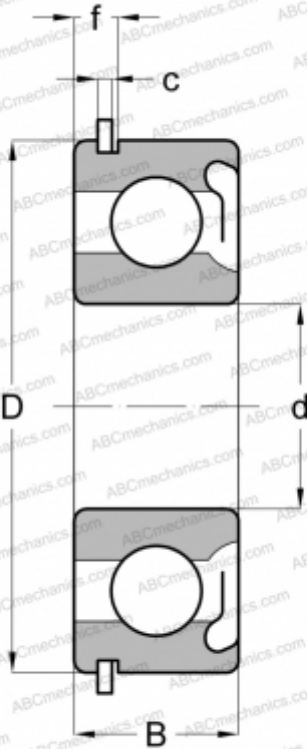

6309 ZNR STEYR

Deep groove ball bearings

TYPE: Ball bearings, Radial ball bearings, Single row, With snap ring groove, Snap ring, shield Z

Technical specification

DIMENSIONS, MM

d	45,000
D	100,000
B	25,000
f	5,969
c	2,692

WEIGHT, KG

0,835

MANUFACTURER

[STEYR](#)

INTERCHANGE

ABC	6309 ZNR
SKF	6309-ZNR
MRC	309-SFG
FAG	6309 ZNR
FAFNIR	309KDG
NEW DEPARTURE	47609