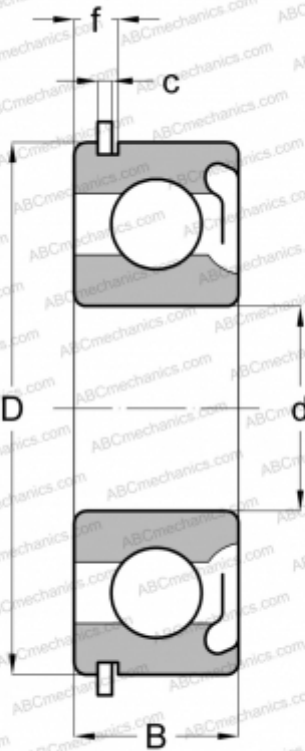

## 47610 NEW DEPARTURE

Deep groove ball bearings

TYPE: Ball bearings, Radial ball bearings, Single row, With snap ring groove, Snap ring, shield Z

### Technical specification

#### DIMENSIONS, MM

d	50,000
D	110,000
B	27,000
f	5,969
c	2,692

#### WEIGHT, KG

1,070