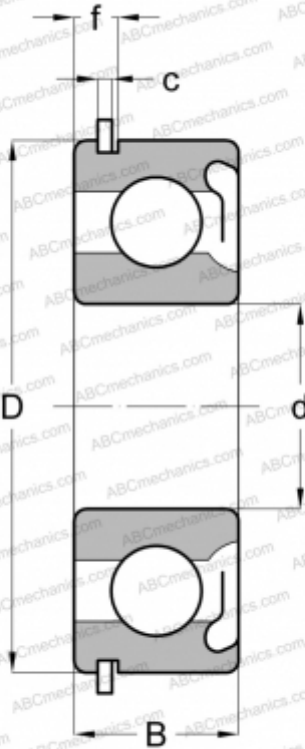

473L11 NEW DEPARTURE

Deep groove ball bearings

TYPE: Ball bearings, Radial ball bearings, Single row, With snap ring groove, Snap ring, shield Z

Technical specification

DIMENSIONS, MM

d	55,000
D	90,000
B	18,000
f	5,537
c	2,692

WEIGHT, KG

0,381

MANUFACTURER

[NEW DEPARTURE](#)

INTERCHANGE

ABC	6011 ZNR
MRC	111-KSFG
STEYR	6011 ZNR