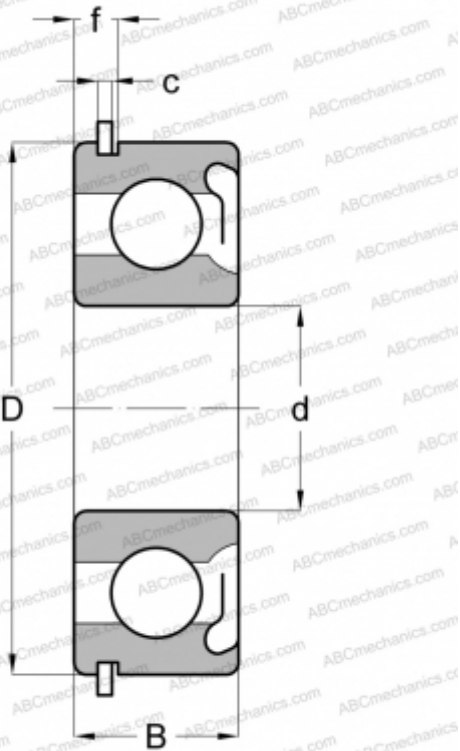

6211-ZNR SKF

Deep groove ball bearings

TYPE: Ball bearings, Radial ball bearings, Single row, With snap ring groove, Snap ring, shield Z

Technical specification

DIMENSIONS, MM

d	55,000
D	100,000
B	21,000
c	2,460

WEIGHT, KG

0,610

MANUFACTURER

[SKF](#)

INTERCHANGE

ABC	6211 ZNR
MRC	211-SFG
FAG	6211 ZNR
FAFNIR	211KDG
STEYR	6211 ZNR
NEW DEPARTURE	47511

CALCULATION DATA

Basic dynamic load rating, C	46,200 kN
Basic static load rating, Co	29,000 kN
Fatigue load limit, Pu	1,250 kN
Reference speed	14000 r/min
Limiting speed	9000 r/min