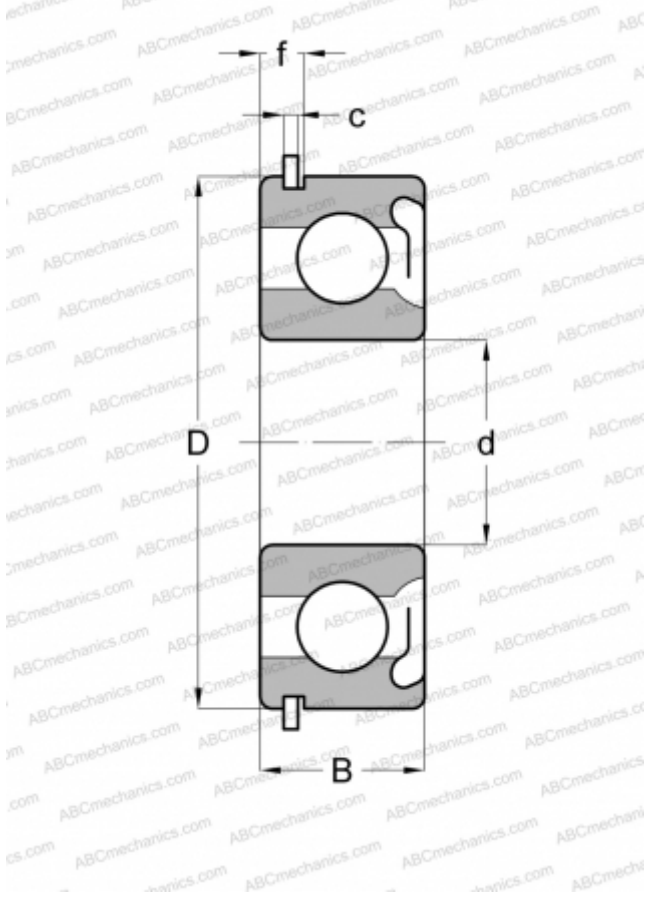

211KDG FAFNIR

Deep groove ball bearings

TYPE: Ball bearings, Radial ball bearings, Single row, With snap ring groove, Snap ring, shield Z

Technical specification

DIMENSIONS, MM

d	55,000
D	100,000
B	21,000
f	5,969
c	2,692

WEIGHT, KG

0,608

MANUFACTURER

[FAFNIR](#)

INTERCHANGE

ABC	6211 ZNR
SKF	6211-ZNR
MRC	211-SFG
FAG	6211 ZNR
STEYR	6211 ZNR
NEW DEPARTURE	47511