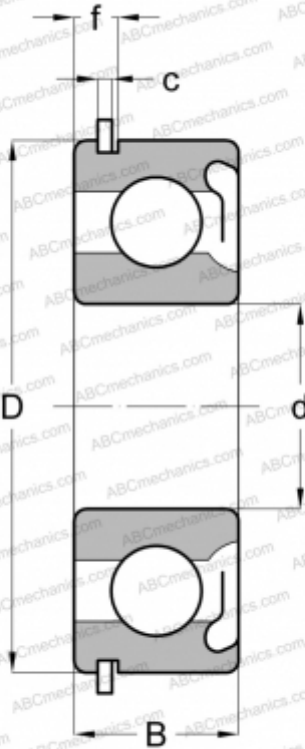

47511 NEW DEPARTURE

Deep groove ball bearings

TYPE: Ball bearings, Radial ball bearings, Single row, With snap ring groove, Snap ring, shield Z

Technical specification

DIMENSIONS, MM

d	55,000
D	100,000
B	21,000
f	5,969
c	2,692

WEIGHT, KG

0,608

MANUFACTURER

[NEW DEPARTURE](#)

INTERCHANGE

ABC	6211 ZNR
SKF	6211-ZNR
MRC	211-SFG
FAG	6211 ZNR
FAFNIR	211KDG
STEYR	6211 ZNR