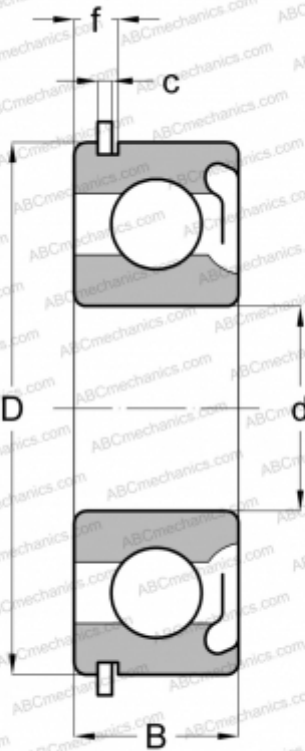

47512 NEW DEPARTURE

Deep groove ball bearings

TYPE: Ball bearings, Radial ball bearings, Single row, With snap ring groove, Snap ring, shield Z

Technical specification

DIMENSIONS, MM

| | |
|---|---------|
| d | 60,000 |
| D | 110,000 |
| B | 22,000 |
| f | 5,969 |
| c | 2,692 |

WEIGHT, KG

0,785

MANUFACTURER

[NEW DEPARTURE](#)

INTERCHANGE

| | |
|--------|--------------------------|
| ABC | 6212 ZNR |
| SKF | 6212-ZNR |
| MRC | 212-SFG |
| FAG | 6212 ZNR |
| FAFNIR | 212KDG |
| STEYR | 6212 ZNR |