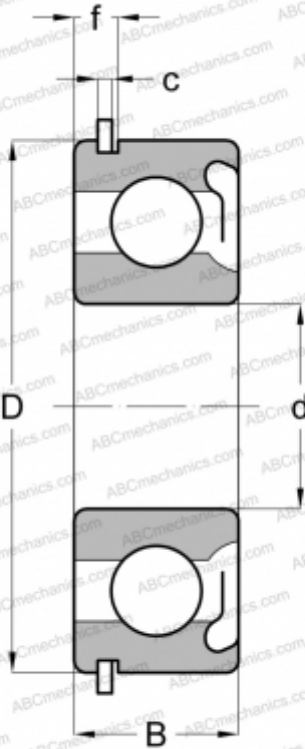

## 6312-ZNR SKF

Deep groove ball bearings

TYPE: Ball bearings, Radial ball bearings, Single row, With snap ring groove, Snap ring, shield Z

### Technical specification

#### DIMENSIONS, MM

d	60,000
D	130,000
B	31,000
c	2,820

#### WEIGHT, KG

1,700