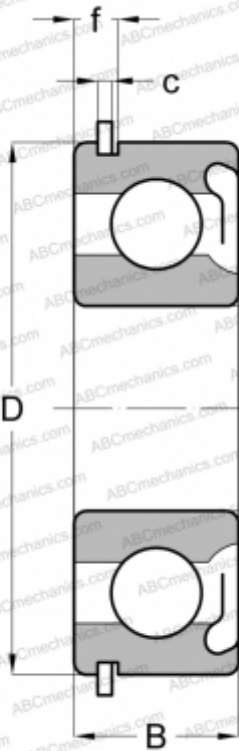

313-SFG MRC

Deep groove ball bearings

TYPE: Ball bearings, Radial ball bearings, Single row, With snap ring groove, Snap ring, shield Z

Technical specification

DIMENSIONS, MM

| | |
|---|---------|
| d | 65,000 |
| D | 140,000 |
| B | 33,000 |
| f | 7,976 |
| c | 3,099 |

WEIGHT, KG

2,082

MANUFACTURER

[MRC](#)

INTERCHANGE

| | |
|---------------|--------------------------|
| ABC | 6313 ZNR |
| SKF | 6313-ZNR |
| FAG | 6313 ZNR |
| STEYR | 6313 ZNR |
| NEW DEPARTURE | 47613 |