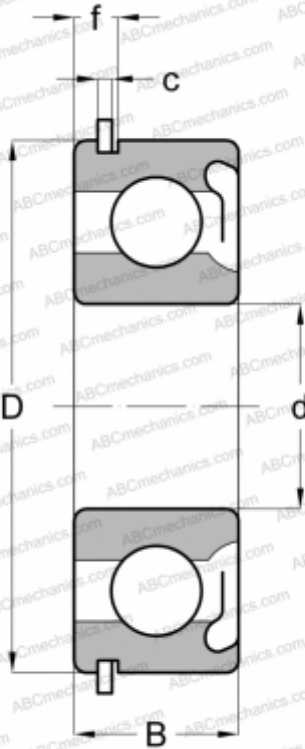

## 114-KSFG MRC

Deep groove ball bearings

TYPE: Ball bearings, Radial ball bearings, Single row, With snap ring groove, Snap ring, shield Z

### Technical specification

#### DIMENSIONS, MM

d	70,000
D	110,000
B	20,000
f	5,537
c	2,692

#### WEIGHT, KG

0,608