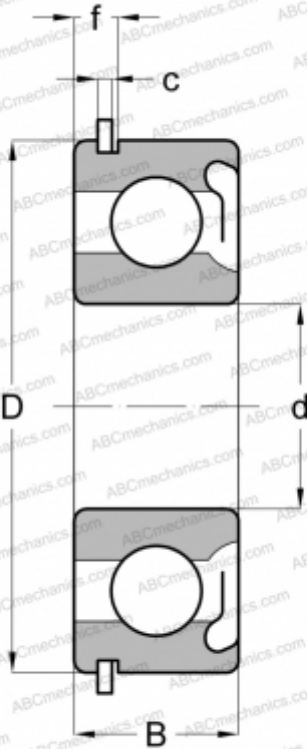

## 6014 ZNR STEYR

Deep groove ball bearings

TYPE: Ball bearings, Radial ball bearings, Single row, With snap ring groove, Snap ring, shield Z

### Technical specification

#### DIMENSIONS, MM

|   |         |
|---|---------|
| d | 70,000  |
| D | 110,000 |
| B | 20,000  |
| f | 5,537   |
| c | 2,692   |

#### WEIGHT, KG

0,608