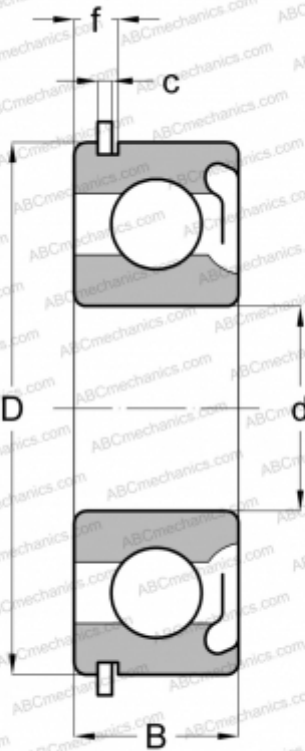

## 473L14 NEW DEPARTURE

Deep groove ball bearings

TYPE: Ball bearings, Radial ball bearings, Single row, With snap ring groove, Snap ring, shield Z

### Technical specification

#### DIMENSIONS, MM

d	70,000
D	110,000
B	20,000
f	5,537
c	2,692

#### WEIGHT, KG

0,608