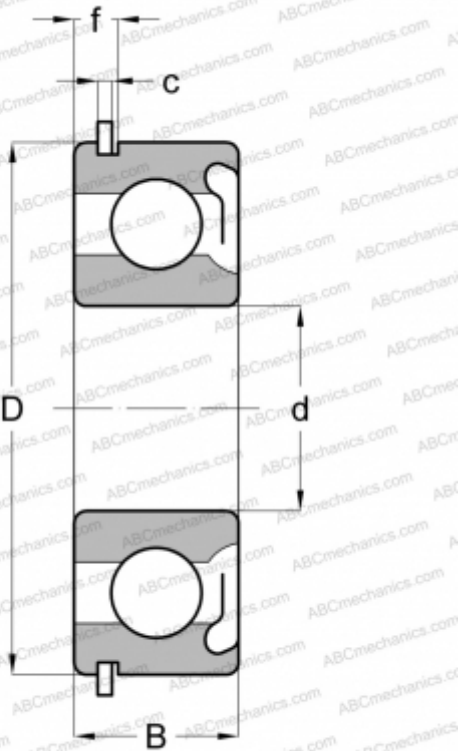

6214-ZNR SKF

Deep groove ball bearings

TYPE: Ball bearings, Radial ball bearings, Single row, With snap ring groove, Snap ring, shield Z

Technical specification

DIMENSIONS, MM

d	70,000
D	125,000
B	24,000
c	2,820

WEIGHT, KG

1,050

MANUFACTURER

[SKF](#)

INTERCHANGE

ABC	6214 ZNR
MRC	214-SFG
FAG	6214 ZNR
FAFNIR	214KDG
STEYR	6214 ZNR
NEW DEPARTURE	47514

CALCULATION DATA

Basic dynamic load rating, C	63,700 kN
Basic static load rating, Co	45,000 kN
Fatigue load limit, Pu	1,900 kN
Reference speed	11000 r/min
Limiting speed	7000 r/min