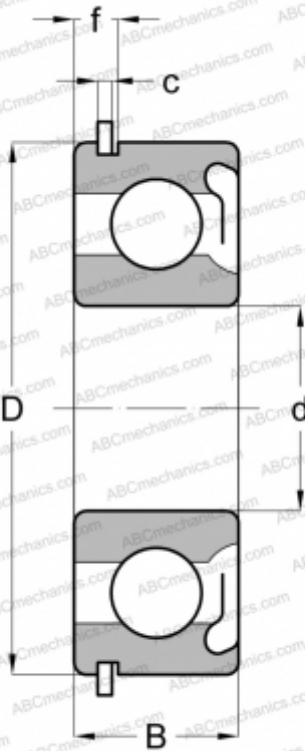

47514 NEW DEPARTURE

Deep groove ball bearings

TYPE: Ball bearings, Radial ball bearings, Single row, With snap ring groove, Snap ring, shield Z

Technical specification

DIMENSIONS, MM

d	70,000
D	125,000
B	24,000
f	7,137
c	3,099

WEIGHT, KG

1,070

MANUFACTURER

[NEW DEPARTURE](#)

INTERCHANGE

ABC	6214 ZNR
SKF	6214-ZNR
MRC	214-SFG
FAG	6214 ZNR
FAFNIR	214KDG
STEYR	6214 ZNR