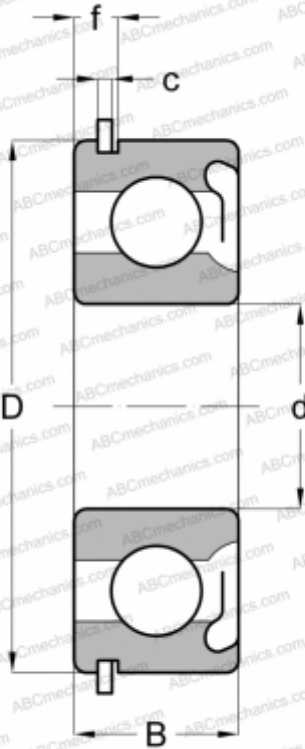

6314-ZNR SKF

Deep groove ball bearings

TYPE: Ball bearings, Radial ball bearings, Single row, With snap ring groove, Snap ring, shield Z

Technical specification

DIMENSIONS, MM

d	70,000
D	150,000
B	35,000
c	2,820

WEIGHT, KG

2,500

MANUFACTURER

[SKF](#)

INTERCHANGE

ABC	6314 ZNR
MRC	314-SFG
FAG	6314 ZNR
STEYR	6314 ZNR
NEW DEPARTURE	47614

CALCULATION DATA

Basic dynamic load rating, C	111,000 kN
Basic static load rating, Co	68,000 kN
Fatigue load limit, Pu	2,750 kN
Reference speed	9500 r/min
Limiting speed	6300 r/min