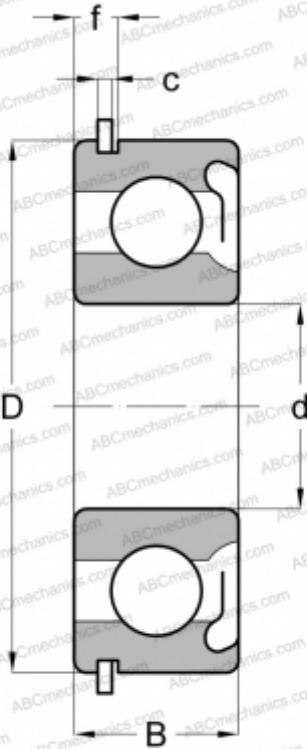

## 6015 ZNR STEYR

Deep groove ball bearings

TYPE: Ball bearings, Radial ball bearings, Single row, With snap ring groove, Snap ring, shield Z

### Technical specification

#### DIMENSIONS, MM

d	75,000
D	115,000
B	20,000
f	5,537
c	2,692

#### WEIGHT, KG

0,649