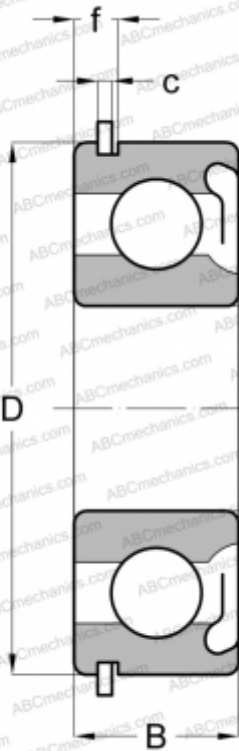

## 473L15 NEW DEPARTURE

Deep groove ball bearings

TYPE: Ball bearings, Radial ball bearings, Single row, With snap ring groove, Snap ring, shield Z

### Technical specification

#### DIMENSIONS, MM

d	75,000
D	115,000
B	20,000
f	5,537
c	2,692

#### WEIGHT, KG

0,649