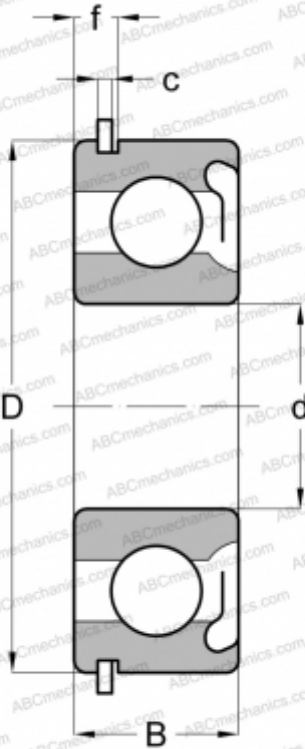

## 6215 ZNR FAG

Deep groove ball bearings

TYPE: Ball bearings, Radial ball bearings, Single row, With snap ring groove, Snap ring, shield Z

### Technical specification

#### DIMENSIONS, MM

d	75,000
D	130,000
B	25,000
f	7,137
c	3,099

#### WEIGHT, KG

1,179