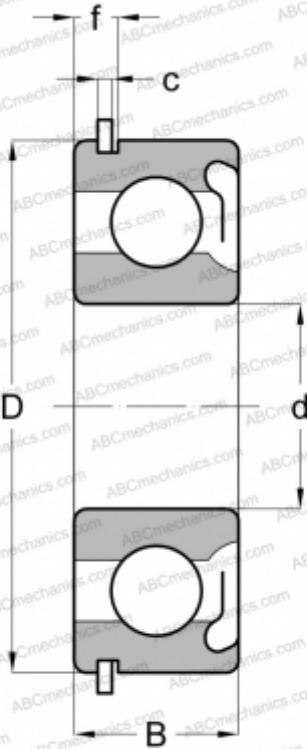

6215 ZNR STEYR

Deep groove ball bearings

TYPE: Ball bearings, Radial ball bearings, Single row, With snap ring groove, Snap ring, shield Z

Technical specification

DIMENSIONS, MM

d	75,000
D	130,000
B	25,000
f	7,137
c	3,099

WEIGHT, KG

1,179

MANUFACTURER

[STEYR](#)

INTERCHANGE

ABC	6215 ZNR
MRC	215-SFG
FAG	6215 ZNR
NEW DEPARTURE	47515