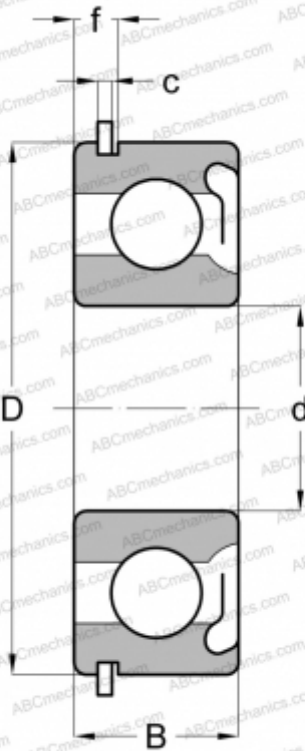

473L16 NEW DEPARTURE

Deep groove ball bearings

TYPE: Ball bearings, Radial ball bearings, Single row, With snap ring groove, Snap ring, shield Z

Technical specification

DIMENSIONS, MM

d	80,000
D	125,000
B	22,000
f	5,944
c	3,099

WEIGHT, KG

0,862

MANUFACTURER

[NEW DEPARTURE](#)

INTERCHANGE

ABC	6016 ZNR
MRC	116-KSFG
STEYR	6016 ZNR