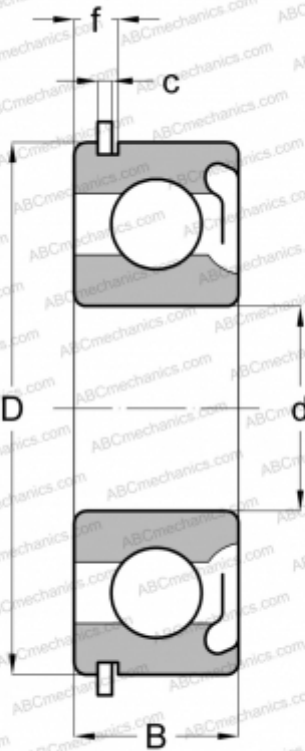

## 216-SFG MRC

Deep groove ball bearings

TYPE: Ball bearings, Radial ball bearings, Single row, With snap ring groove, Snap ring, shield Z

### Technical specification

#### DIMENSIONS, MM

d	80,000
D	140,000
B	26,000
f	7,950
c	3,099

#### WEIGHT, KG

1,402