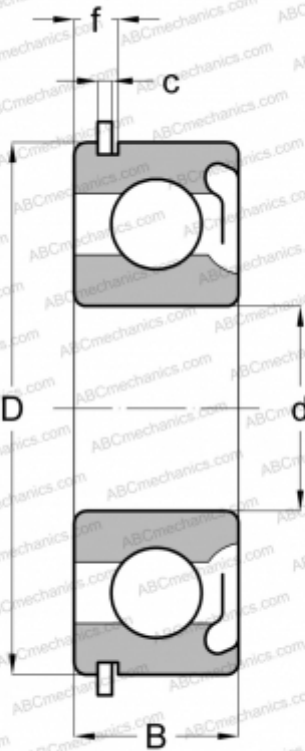

47616 NEW DEPARTURE

Deep groove ball bearings

TYPE: Ball bearings, Radial ball bearings, Single row, With snap ring groove, Snap ring, shield Z

Technical specification

DIMENSIONS, MM

d	80,000
D	170,000
B	39,000
f	9,169
c	3,480

WEIGHT, KG

3,592

MANUFACTURER

[NEW DEPARTURE](#)

INTERCHANGE

ABC	6316 ZNR
MRC	316-SFG
FAG	6316 ZNR
STEYR	6316 ZNR