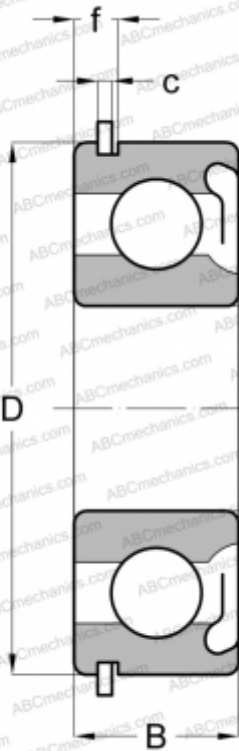

## 473L17 NEW DEPARTURE

Deep groove ball bearings

TYPE: Ball bearings, Radial ball bearings, Single row, With snap ring groove, Snap ring, shield Z

### Technical specification

#### DIMENSIONS, MM

d	85,000
D	130,000
B	22,000
f	5,944
c	3,099

#### WEIGHT, KG

0,898