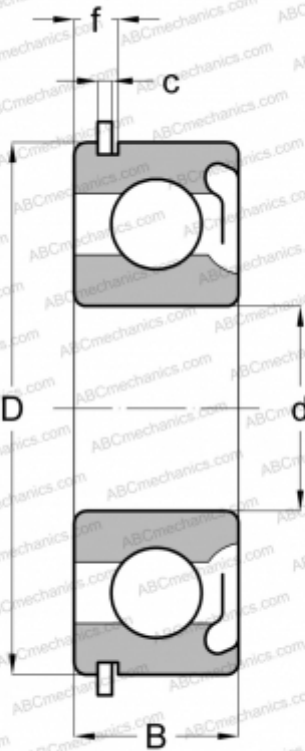

47518 NEW DEPARTURE

Deep groove ball bearings

TYPE: Ball bearings, Radial ball bearings, Single row, With snap ring groove, Snap ring, shield Z

Technical specification

DIMENSIONS, MM

d	90,000
D	160,000
B	30,000
f	7,950
c	3,099

WEIGHT, KG

2,150

MANUFACTURER

[NEW DEPARTURE](#)

INTERCHANGE

ABC	6218 ZNR
FAG	6218 ZNR
STEYR	6218 ZNR