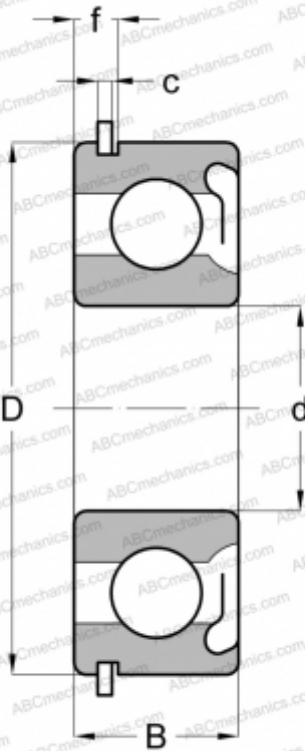

473L19 NEW DEPARTURE

Deep groove ball bearings

TYPE: Ball bearings, Radial ball bearings, Single row, With snap ring groove, Snap ring, shield Z

Technical specification

DIMENSIONS, MM

d	95,000
D	145,000
B	24,000
f	6,807
c	3,099

WEIGHT, KG

1,216

MANUFACTURER

[NEW DEPARTURE](#)

INTERCHANGE

ABC	6019 ZNR
MRC	119-KSFG
STEYR	6019 ZNR