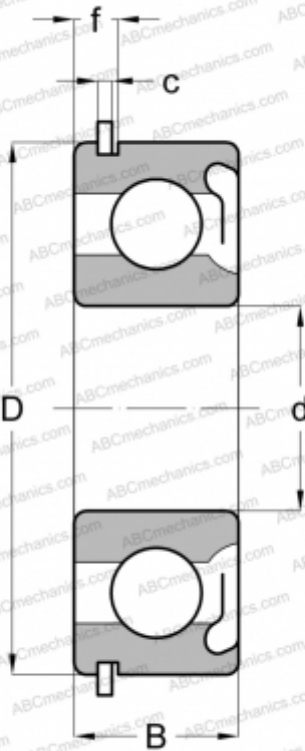

## 319-SFG MRC

Deep groove ball bearings

TYPE: Ball bearings, Radial ball bearings, Single row, With snap ring groove, Snap ring, shield Z

### Technical specification

#### DIMENSIONS, MM

d	95,000
D	200,000
B	45,000
f	9,169
c	3,480

#### WEIGHT, KG

5,670