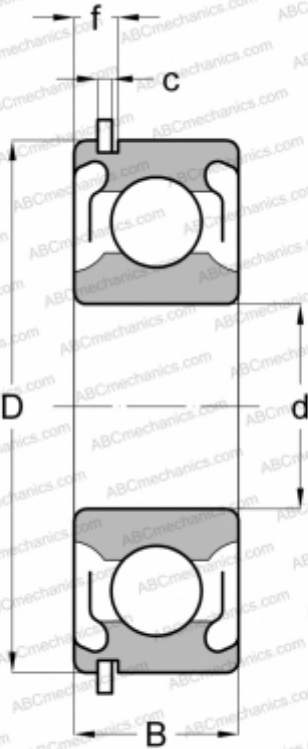

6200 2ZNR ABC

Deep groove ball bearings

TYPE: Ball bearings, Radial ball bearings, Single row, With snap ring groove, Snap ring, shields 2Z

Technical specification

DIMENSIONS, MM

d	10,000
D	30,000
B	9,000
f	3,404
c	1,346

WEIGHT, KG

0,036

MANUFACTURER

[ABC](#)

INTERCHANGE

SKF	6200-2ZNR
MRC	200-SFFG
FAG	6200-2ZNR
FAFNIR	200KDDG
STEYR	6200-2ZNR
NEW DEPARTURE	477500