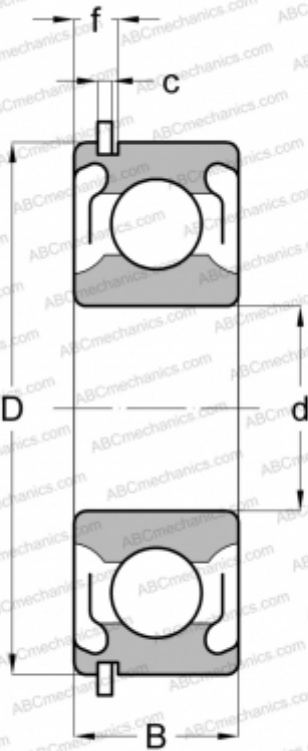

200-SFFG MRC

Deep groove ball bearings

TYPE: Ball bearings, Radial ball bearings, Single row, With snap ring groove, Snap ring, shields 2Z

Technical specification

DIMENSIONS, MM

d	10,000
D	30,000
B	9,000
f	3,404
c	1,346

WEIGHT, KG

0,036

MANUFACTURER

[MRC](#)

INTERCHANGE

ABC	6200 2ZNR
SKF	6200-2ZNR
FAG	6200-2ZNR
FAFNIR	200KDDG
STEYR	6200-2ZNR
NEW DEPARTURE	477500