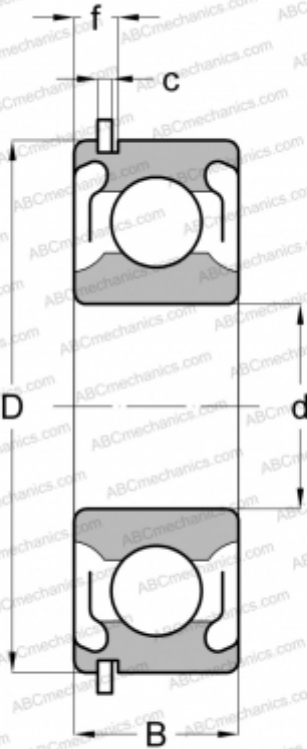

6200-2ZNR FAG

Deep groove ball bearings

TYPE: Ball bearings, Radial ball bearings, Single row, With snap ring groove, Snap ring, shields 2Z

Technical specification

DIMENSIONS, MM

d	10,000
D	30,000
B	9,000
f	3,404
c	1,346

WEIGHT, KG

0,036

MANUFACTURER

[FAG](#)

INTERCHANGE

ABC	6200 2ZNR
SKF	6200-2ZNR
MRC	200-SFFG
FAFNIR	200KDDG
STEYR	6200-2ZNR
NEW DEPARTURE	477500