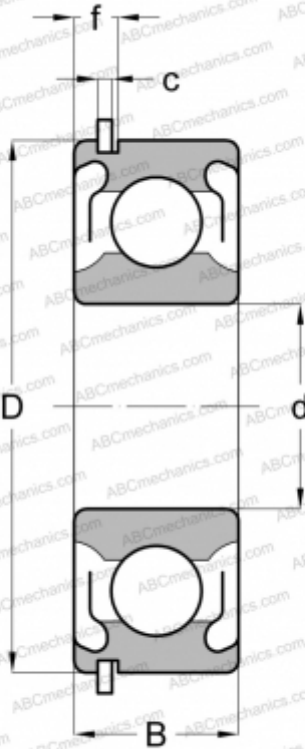

## 6201 2ZNR ABC

Deep groove ball bearings

TYPE: Ball bearings, Radial ball bearings, Single row, With snap ring groove, Snap ring, shields 2Z

### Technical specification

#### DIMENSIONS, MM

d	12,000
D	32,000
B	10,000
f	3,404
c	1,346

#### WEIGHT, KG

0,041