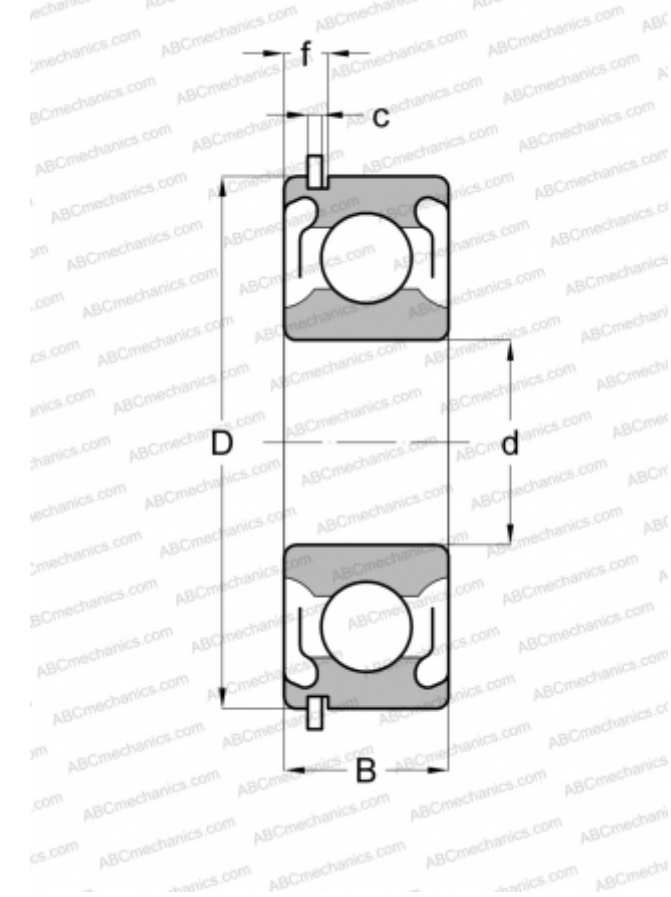

6201-2ZNR SKF

Deep groove ball bearings

TYPE: Ball bearings, Radial ball bearings, Single row, With snap ring groove, Snap ring, shields 2Z

Technical specification

DIMENSIONS, MM

d	12,000
D	32,000
B	10,000
c	1,120

WEIGHT, KG

0,037

MANUFACTURER

[SKF](#)

INTERCHANGE

ABC	6201 2ZNR
MRC	201-SFFG
FAG	6201-2ZNR
FAFNIR	201KDDG
STEYR	6201-2ZNR
NEW DEPARTURE	477501

CALCULATION DATA

Basic dynamic load rating, C	7,280 kN
Basic static load rating, Co	3,100 kN
Fatigue load limit, Pu	0,132 kN
Reference speed	50000 r/min
Limiting speed	32000 r/min

INCLUDED PRODUCTS

SP 32 Snap ring