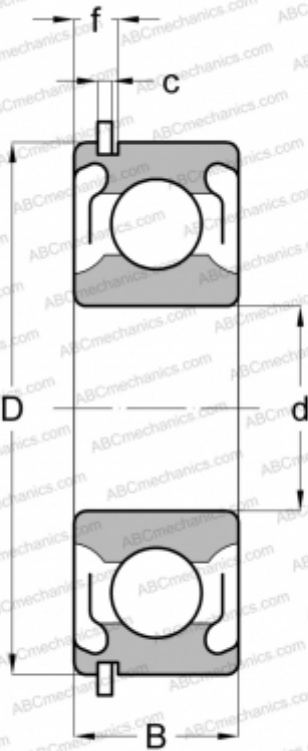

## 201-SFFG MRC

Deep groove ball bearings

TYPE: Ball bearings, Radial ball bearings, Single row, With snap ring groove, Snap ring, shields 2Z

### Technical specification

#### DIMENSIONS, MM

d	12,000
D	32,000
B	10,000
f	3,404
c	1,346

#### WEIGHT, KG

0,041