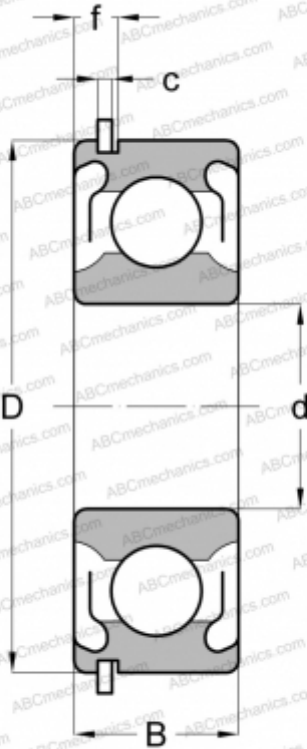

## 6201-2ZNR FAG

Deep groove ball bearings

TYPE: Ball bearings, Radial ball bearings, Single row, With snap ring groove, Snap ring, shields 2Z

### Technical specification

#### DIMENSIONS, MM

d	12,000
D	32,000
B	10,000
f	3,404
c	1,346

#### WEIGHT, KG

0,041