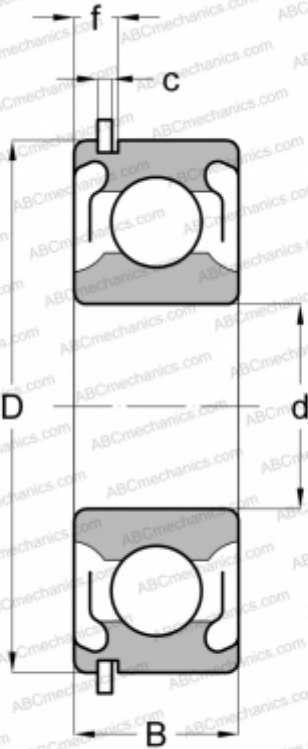

## 201KDDG FAFNIR

Deep groove ball bearings

TYPE: Ball bearings, Radial ball bearings, Single row, With snap ring groove, Snap ring, shields 2Z

### Technical specification

#### DIMENSIONS, MM

d	12,000
D	32,000
B	10,000
f	3,404
c	1,346

#### WEIGHT, KG

0,041