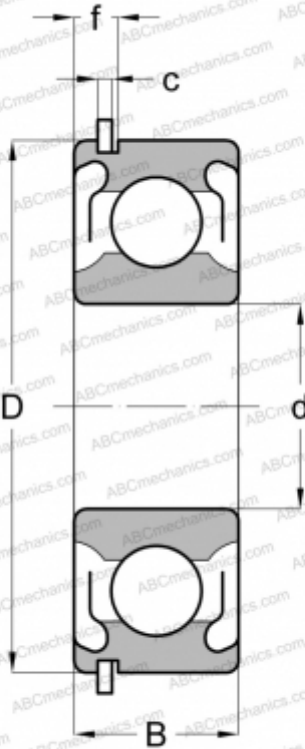

6201-2ZNR STEYR

Deep groove ball bearings

TYPE: Ball bearings, Radial ball bearings, Single row, With snap ring groove, Snap ring, shields 2Z

Technical specification

DIMENSIONS, MM

d	12,000
D	32,000
B	10,000
f	3,404
c	1,346

WEIGHT, KG

0,041

MANUFACTURER

[STEYR](#)

INTERCHANGE

ABC	6201 2ZNR
SKF	6201-2ZNR
MRC	201-SFFG
FAG	6201-2ZNR
FAFNIR	201KDDG
NEW DEPARTURE	477501