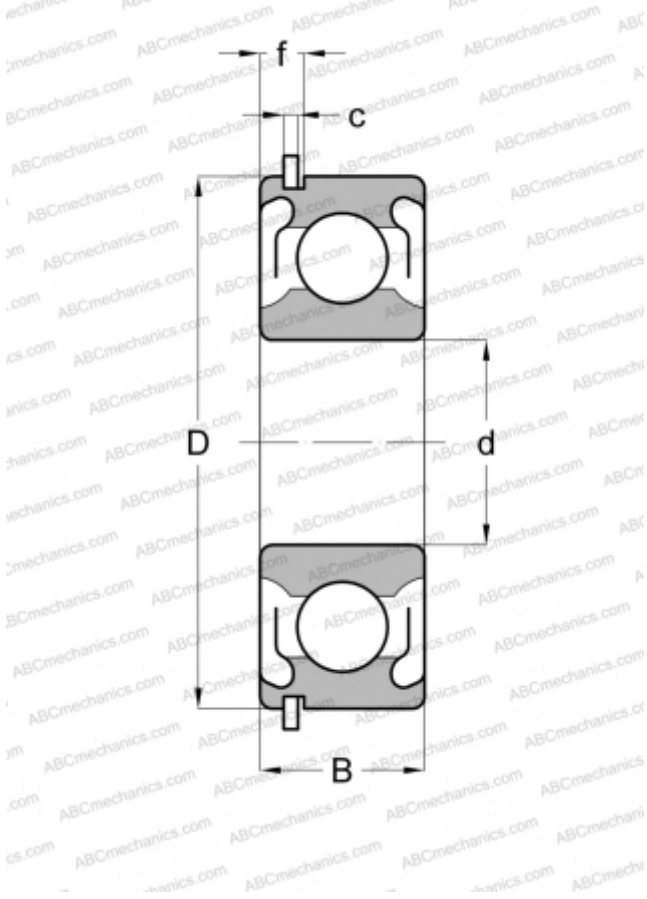

## 301-SFFG MRC

Deep groove ball bearings

TYPE: Ball bearings, Radial ball bearings, Single row, With snap ring groove, Snap ring, shields 2Z

### Technical specification

#### DIMENSIONS, MM

d	12,000
D	37,000
B	12,000
f	3,404
c	1,346

#### WEIGHT, KG

0,064