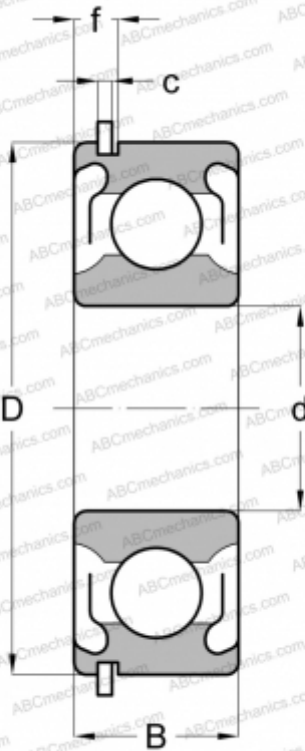

## 6301-2ZNR FAG

Deep groove ball bearings

TYPE: Ball bearings, Radial ball bearings, Single row, With snap ring groove, Snap ring, shields 2Z

### Technical specification

#### DIMENSIONS, MM

d	12,000
D	37,000
B	12,000
f	3,404
c	1,346

#### WEIGHT, KG

0,064