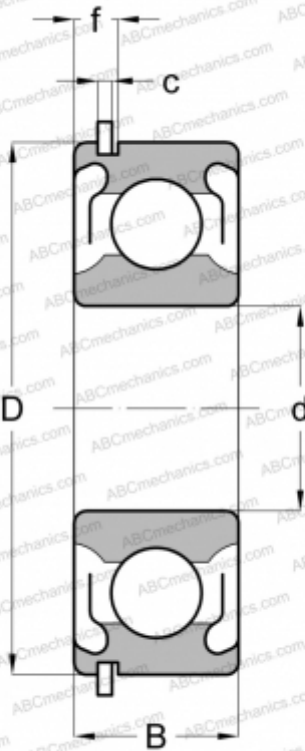

477601 NEW DEPARTURE

Deep groove ball bearings

TYPE: Ball bearings, Radial ball bearings, Single row, With snap ring groove, Snap ring, shields 2Z

Technical specification

DIMENSIONS, MM

d	12,000
D	37,000
B	12,000
f	3,404
c	1,346

WEIGHT, KG

0,064

MANUFACTURER

[NEW DEPARTURE](#)

INTERCHANGE

ABC	6301 2ZNR
MRC	301-SFFG
FAG	6301-2ZNR
STEYR	6301-2ZNR